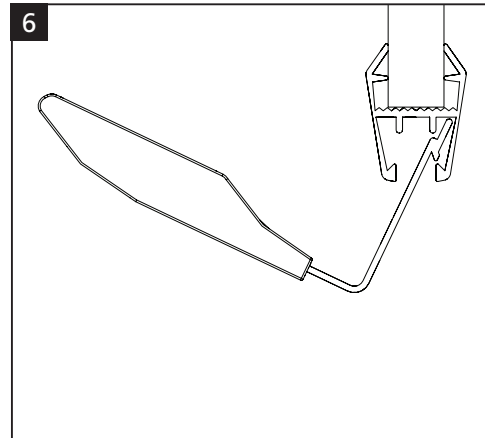

UNITE (PLUS) conference unit

Legamaster International B.V.
Kwinkweerd 62
7241 CW Lochem - The Netherlands
www.legamaster.com

UNITE (PLUS) conference unit

Legamaster International B.V.
Kwinkweerd 62
7241 CW Lochem - The Netherlands
www.legamaster.com