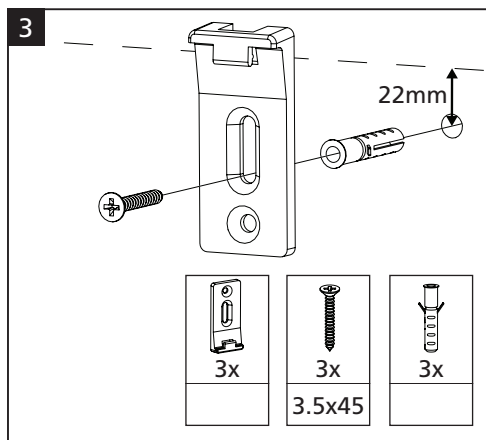

UNITE (PLUS) conference unit

Legamaster International B.V.
Kwinkweerd 62
7241 CW Lochem - The Netherlands
www.legamaster.com

UNITE (PLUS) conference unit

Legamaster International B.V.
Kwinkweerd 62
7241 CW Lochem - The Netherlands
www.legamaster.com