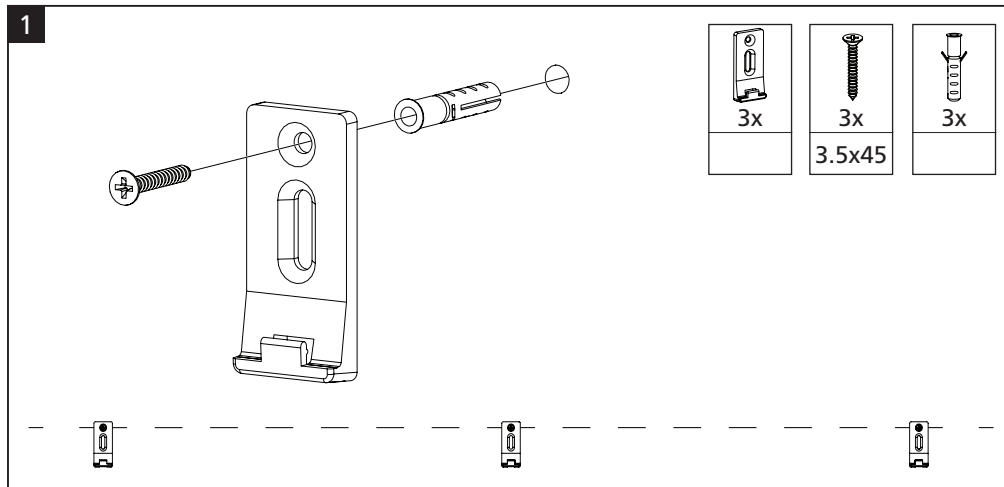

UNITE (PLUS) conference unit

Legamaster International B.V.
Kwinkweerd 62
7241 CW Lochem - The Netherlands
www.legamaster.com

UNITE (PLUS) conference unit

Legamaster International B.V.
Kwinkweerd 62
7241 CW Lochem - The Netherlands
www.legamaster.com