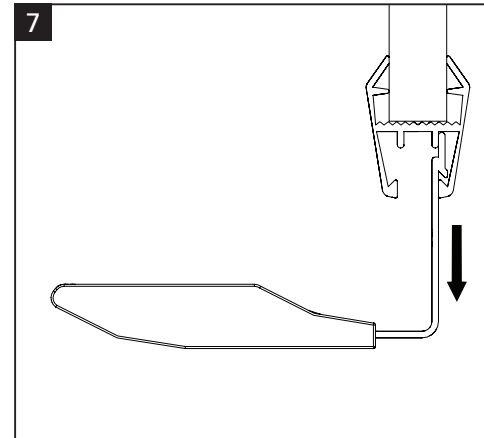

UNITE (PLUS) conference unit

Legamaster International B.V.
Kwinkweerd 62
7241 CW Lochem - The Netherlands
www.legamaster.com

UNITE (PLUS) conference unit

Legamaster International B.V.
Kwinkweerd 62
7241 CW Lochem - The Netherlands
www.legamaster.com