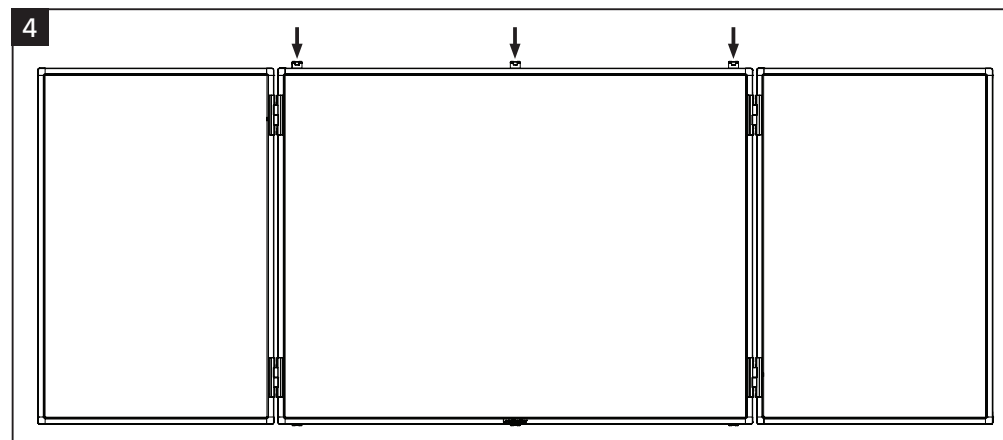

UNITE (PLUS) conference unit

Legamaster International B.V.
Kwinkweerd 62
7241 CW Lochem - The Netherlands
www.legamaster.com

UNITE (PLUS) conference unit

Legamaster International B.V.
Kwinkweerd 62
7241 CW Lochem - The Netherlands
www.legamaster.com