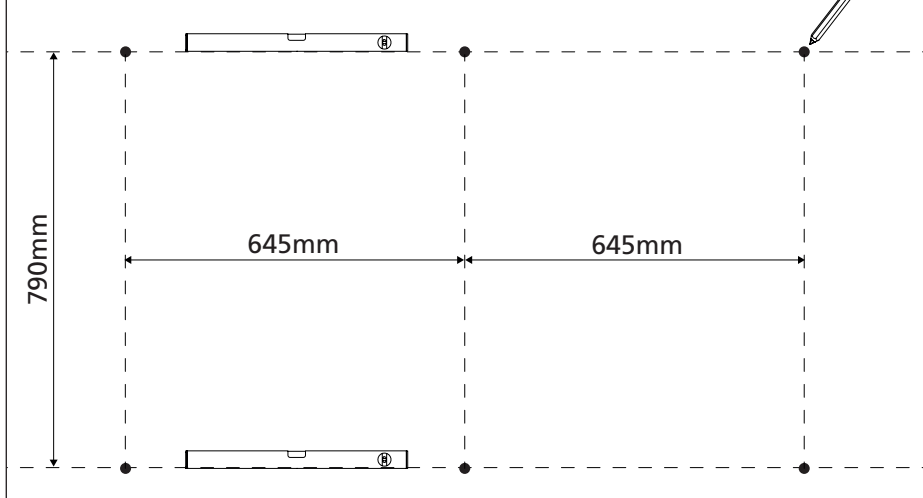

# Matte Glassboards (RC)

100x150cm

## 1 horizontal

## vertical