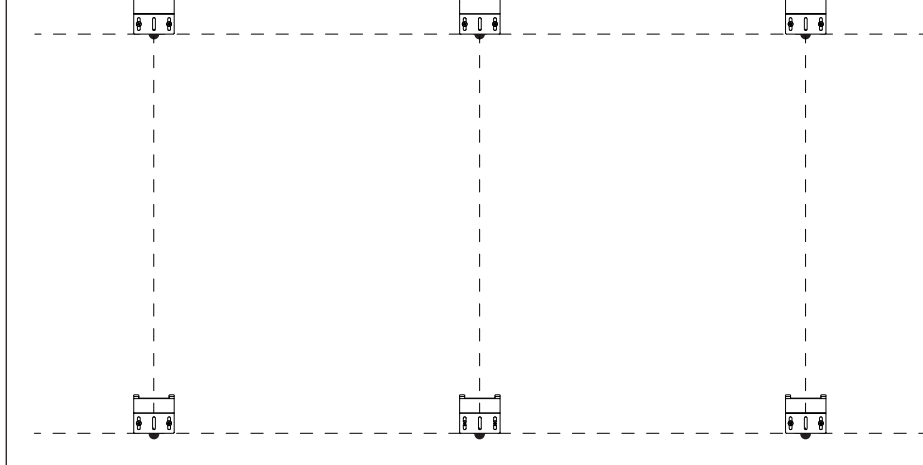

Matte Glassboards (RC)

100x150cm

1 horizontal

vertical

2