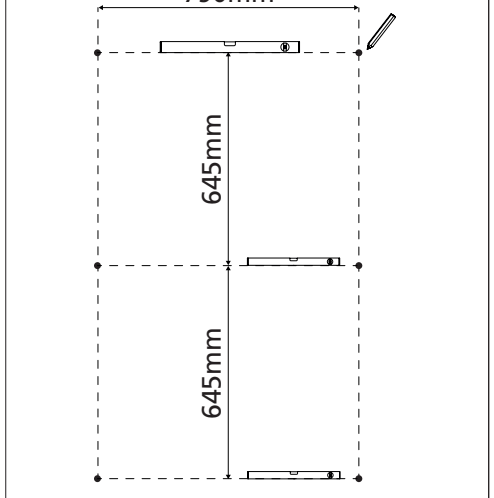

# Matte Glassboards (RC)

100x150cm

## 1 horizontal

## vertical